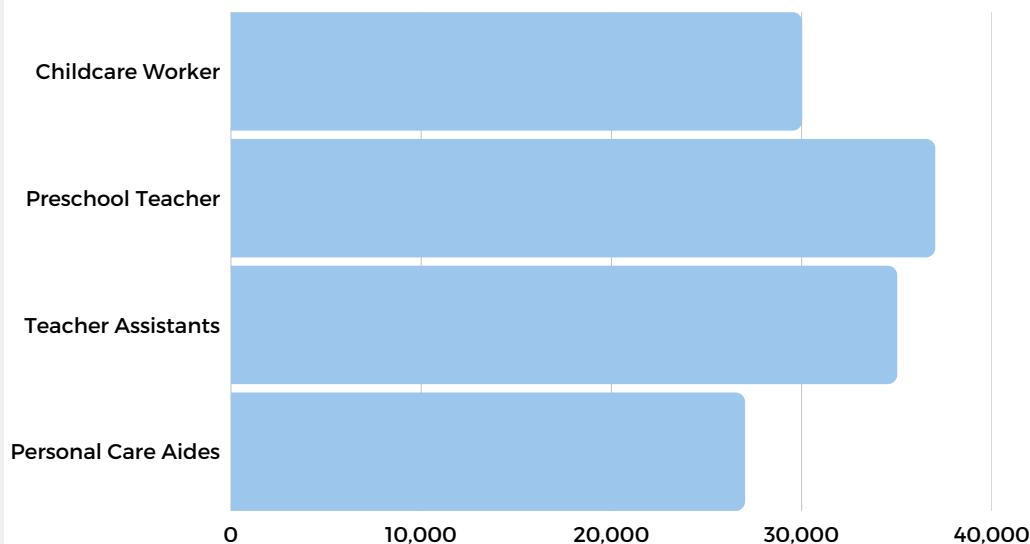

*EARNINGS

*Earning can vary by occupation and experience. The following are average annual wages as of 2019 in California based on California Career Zone <https://www.cacareerzone.org/>

This general information is provided by the LA Mission College Career Center. For specific information about majors and careers please email us to make an appointment at careercenter@lamission.edu