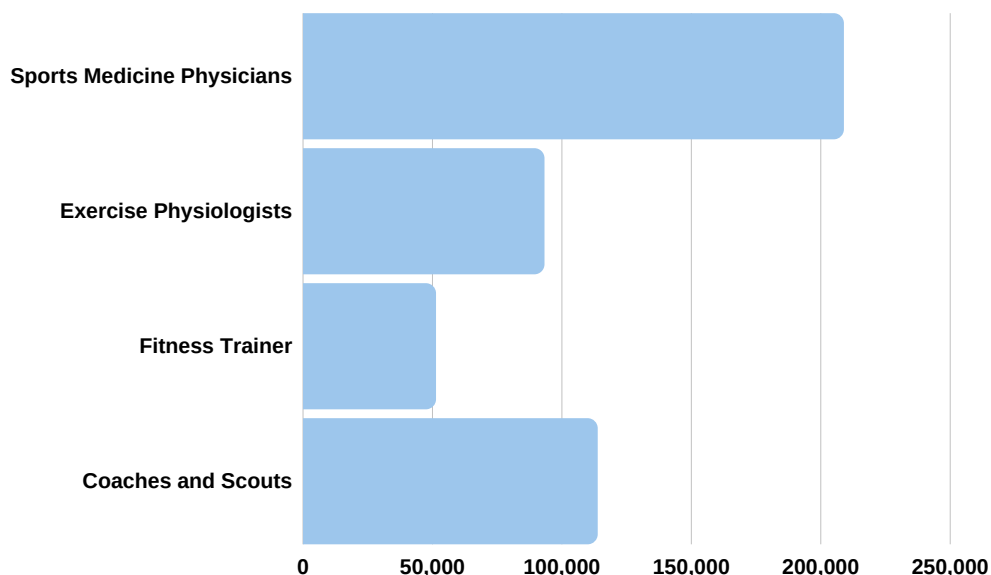

*EARNINGS

*Earning can vary by occupation and experience. The following are average annual wages as of 2019 in California based on California Career Zone <https://www.cacareerzone.org/>

This general information is provided by the LA Mission College Career Center. For specific information about majors and careers please email us to make an appointment at careercenter@lamission.edu