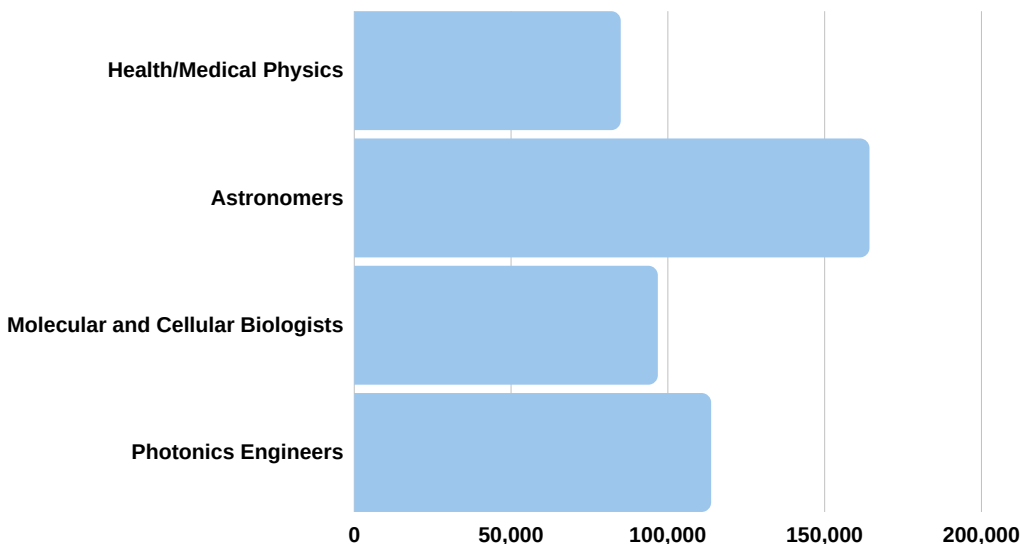

*EARNINGS

*Earning can vary by occupation and experience. The following are average annual wages as of 2019 in California based on California Career Zone <https://www.cacareerzone.org/>