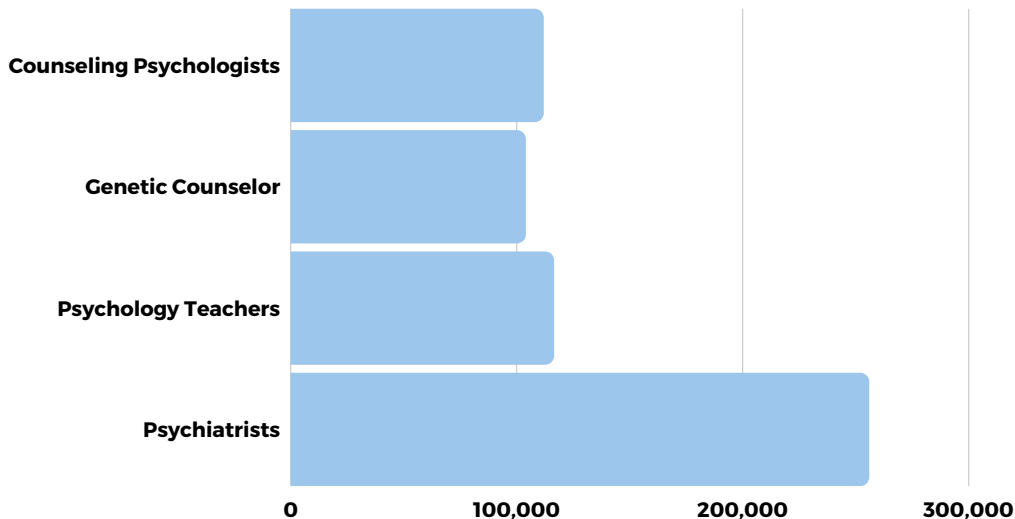

*EARNINGS

*Earning can vary by occupation and experience. The following are average annual wages as of 2019 in California based on California Career Zone <https://www.cacareerzone.org/>